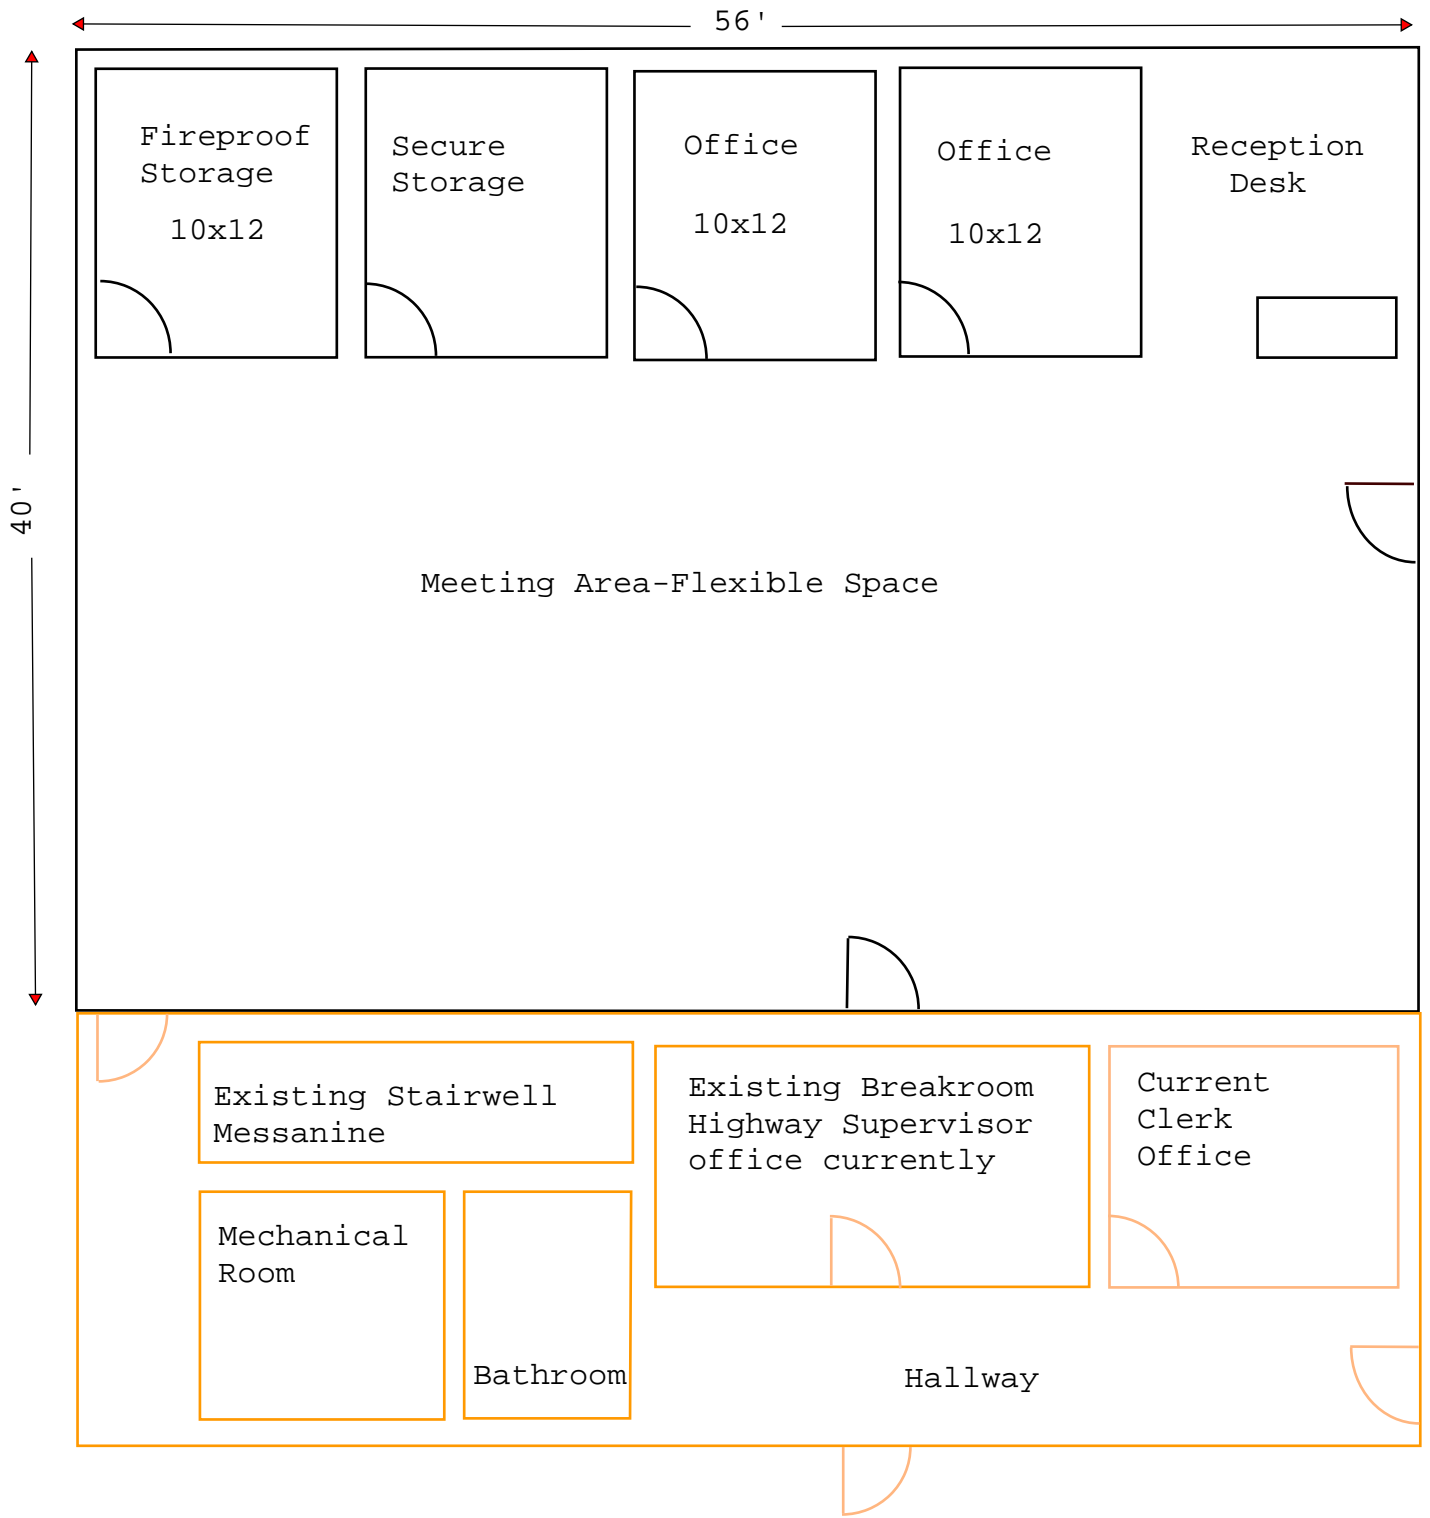

Conceptual Layout 40x56 Town Hall

Existing

Proposed

Scale: 1/8"=1'